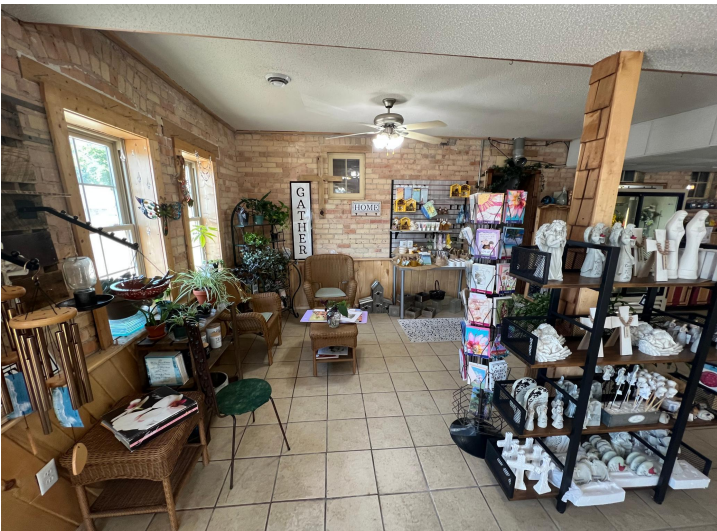

website: www.AffinityRealEstate.com | email: info@affinityrealestate.com | office: 218-237-3333 | fax: 218-237-3377

Affinity
REAL ESTATE INC

$40,000
MLS 6420236 Commercial
Sale
102 Byrant Avenue
Wadena MN 56482