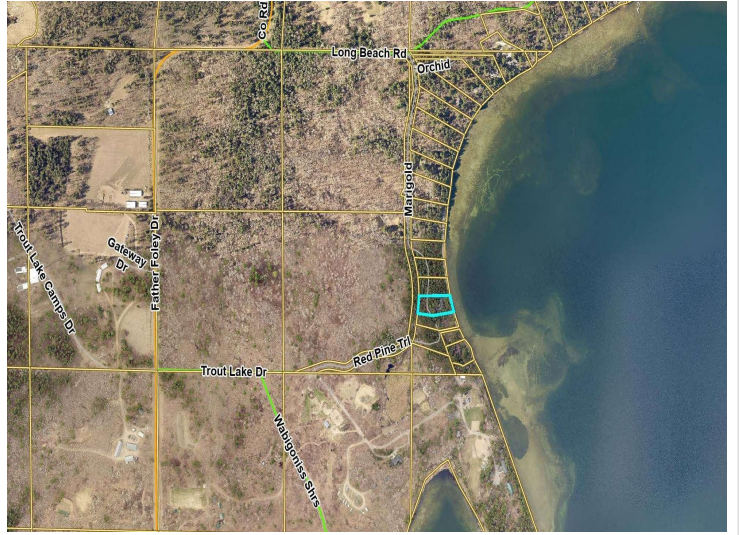

website: www.AffinityRealEstate.com | email: info@affinityrealestate.com | office: 218-237-3333 | fax:218-237-3377

$3,495,000
MLS 6422717 Lake Home
10323 Red Pine Trail
Pine River MN 56474