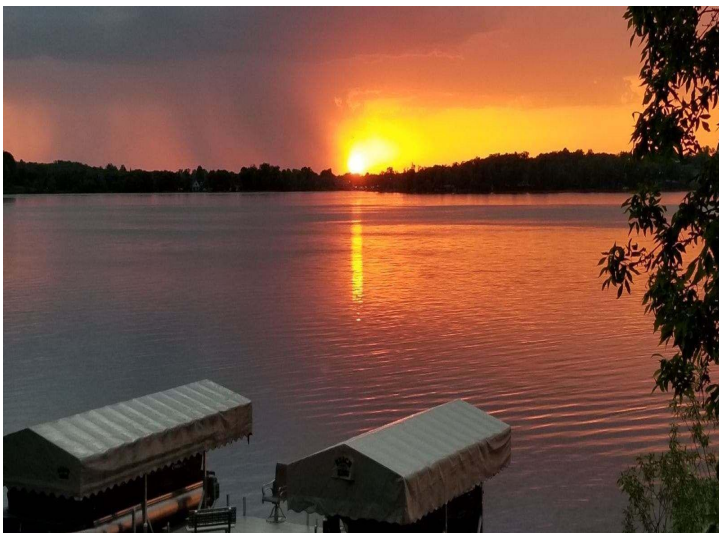

website: www.AffinityRealEstate.com | email: info@affinityrealestate.com | office: 218-237-3333 | fax:218-237-3377