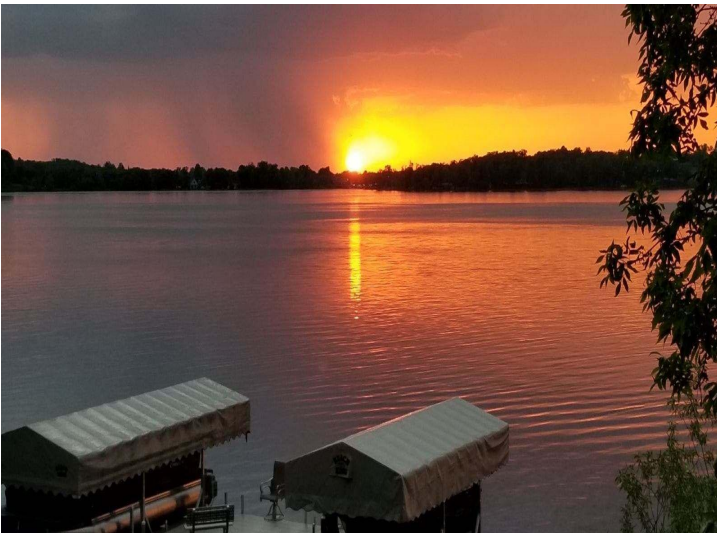

website: www.AffinityRealEstate.com | email: info@affinityrealestate.com | office: 218-237-3333 | fax:218-237-3377