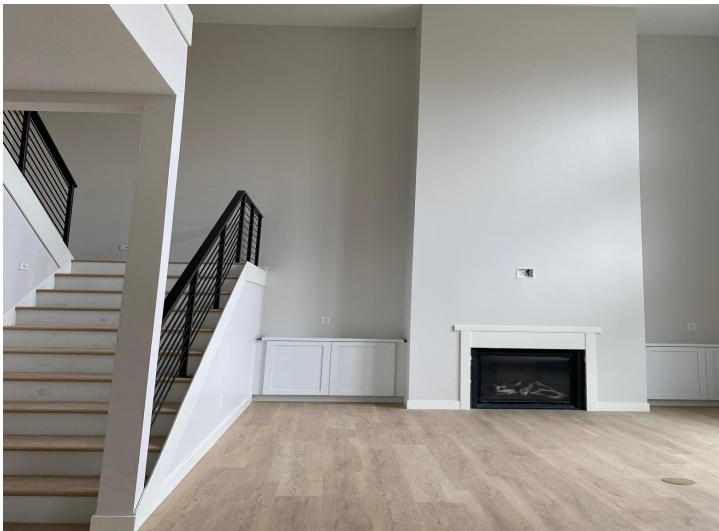

website: www.AffinityRealEstate.com | email: info@affinityrealestate.com | office: 218-237-3333 | fax:218-237-3377