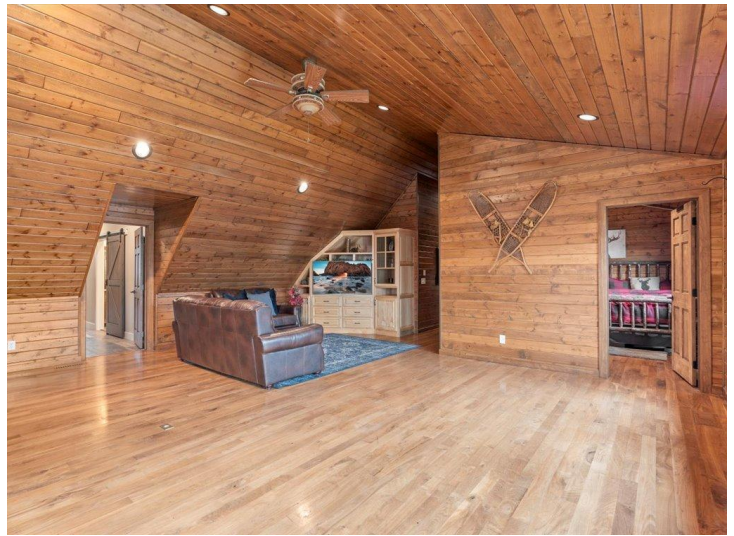

website: www.AffinityRealEstate.com | email: info@affinityrealestate.com | office: 218-237-3333 | fax: 218-237-3377

Affinity
REAL ESTATE INC

$1,650,000
MLS 6530215 Lake Home
33314 Island Lake Trail
Pequot Lakes MN 56472