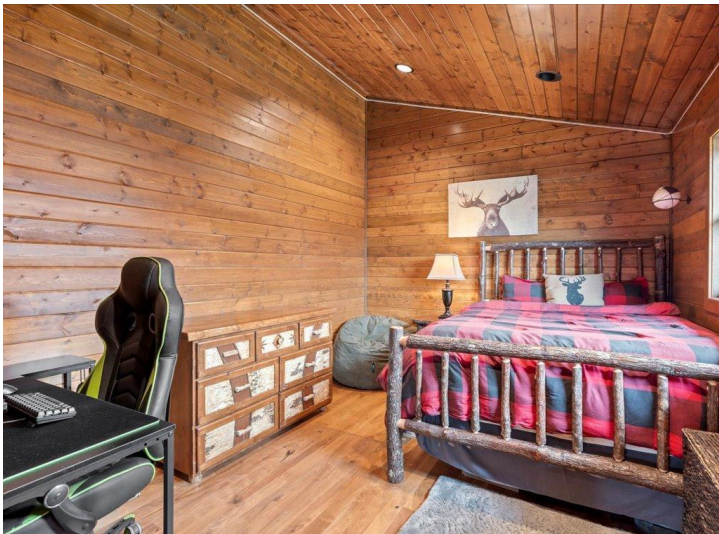

website: www.AffinityRealEstate.com | email: info@affinityrealestate.com | office: 218-237-3333 | fax:218-237-3377

Affinity
REAL ESTATE INC

$1,650,000
MLS 6530215 Lake Home
33314 Island Lake Trail
Pequot Lakes MN 56472