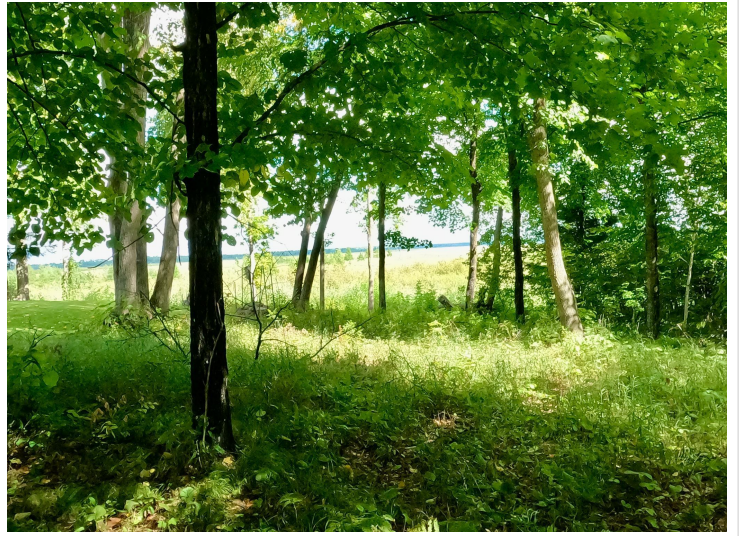

website: www.AffinityRealEstate.com | email: info@affinityrealestate.com | office: 218-237-3333 | fax:218-237-3377