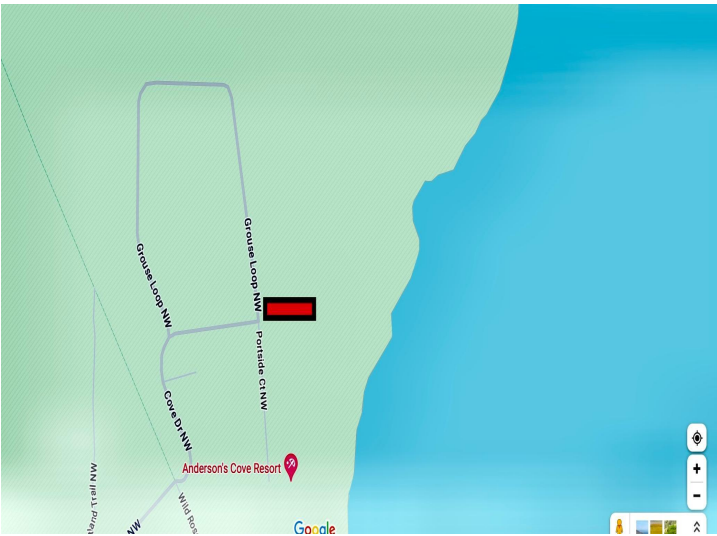

website: www.AffinityRealEstate.com | email: info@affinityrealestate.com | office: 218-237-3333 | fax:218-237-3377