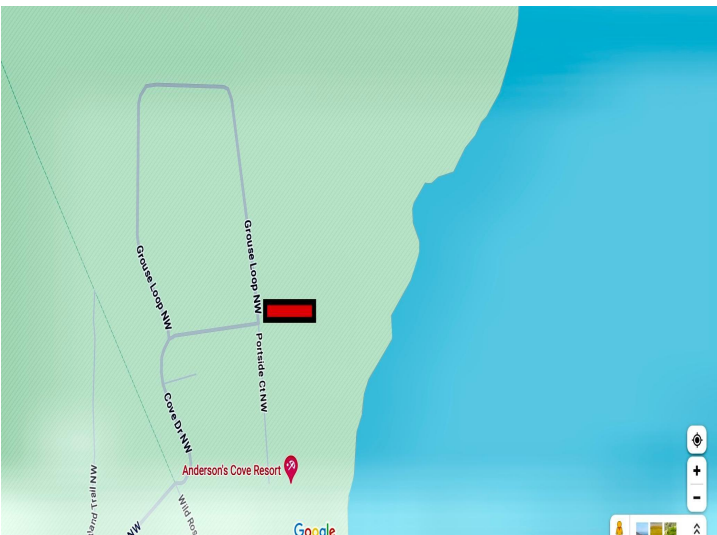

website: www.AffinityRealEstate.com | email: info@affinityrealestate.com | office: 218-237-3333 | fax:218-237-3377