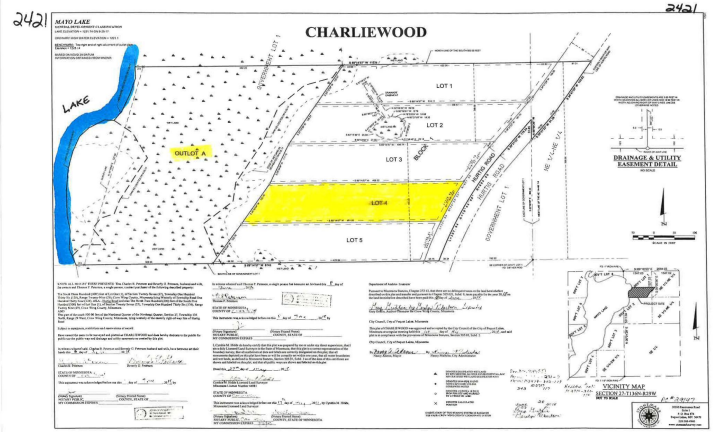

website: www.AffinityRealEstate.com | email: info@affinityrealestate.com | office: 218-237-3333 | fax: 218-237-3377