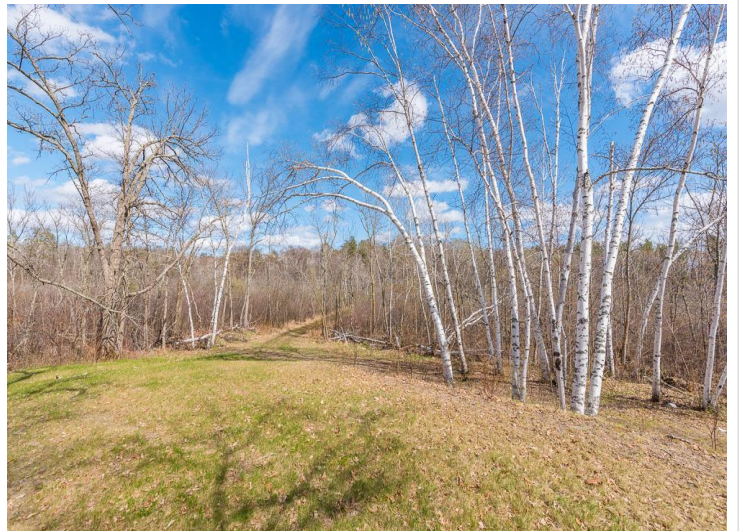

website: www.AffinityRealEstate.com | email: info@affinityrealestate.com | office: 218-237-3333 | fax:218-237-3377