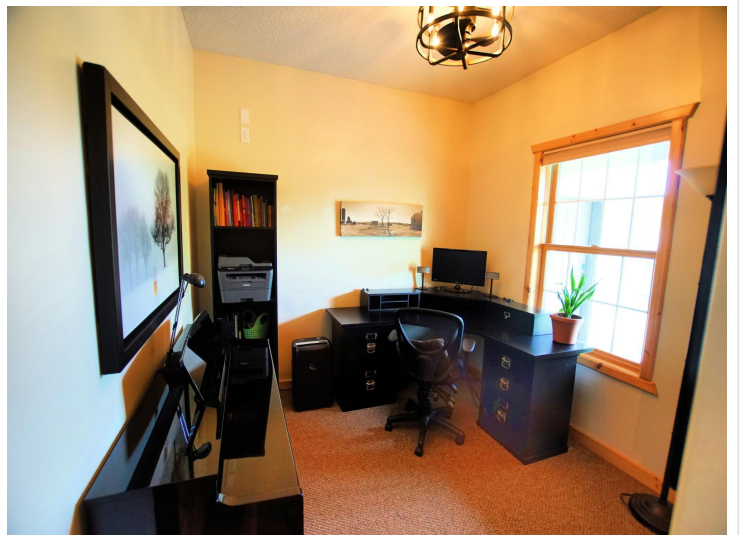

website: www.AffinityRealEstate.com | email: info@affinityrealestate.com | office: 218-237-3333 | fax: 218-237-3377

Affinity
REAL ESTATE INC

$414,900
MLS 6549044 Residential
5144 Elmwood Court
Bemidji MN 56601