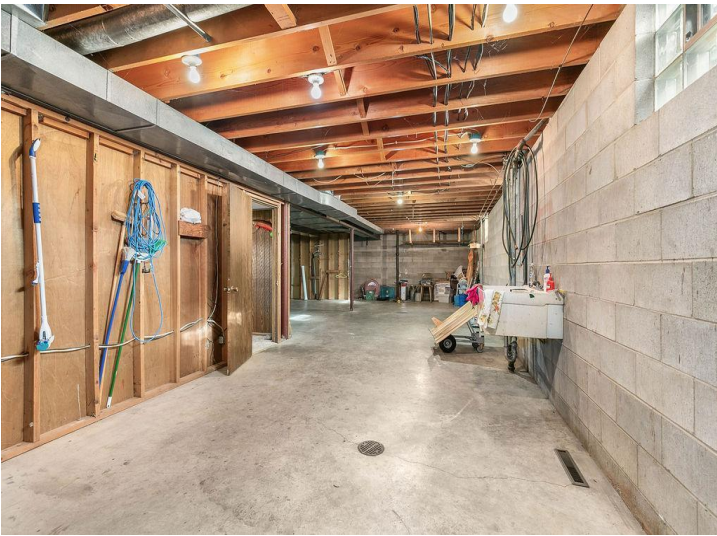

website: www.AffinityRealEstate.com | email: info@affinityrealestate.com | office: 218-237-3333 | fax:218-237-3377

Affinity
REAL ESTATE INC

$499,000
MLS 6563290 Lake Home
35 Edgewater Drive
Little Falls MN 56345