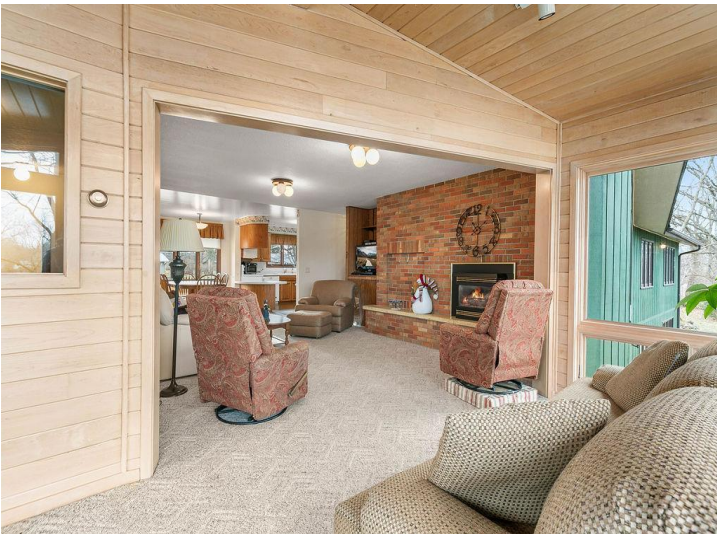

website: www.AffinityRealEstate.com | email: info@affinityrealestate.com | office: 218-237-3333 | fax: 218-237-3377

Affinity
REAL ESTATE INC

$499,000
MLS 6563290 Lake Home
35 Edgewater Drive
Little Falls MN 56345