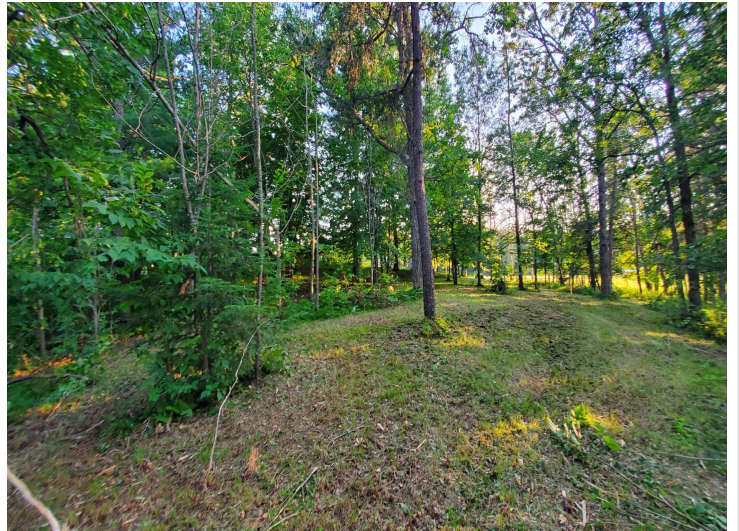

website: www.AffinityRealEstate.com | email: info@affinityrealestate.com | office: 218-237-3333 | fax:218-237-3377