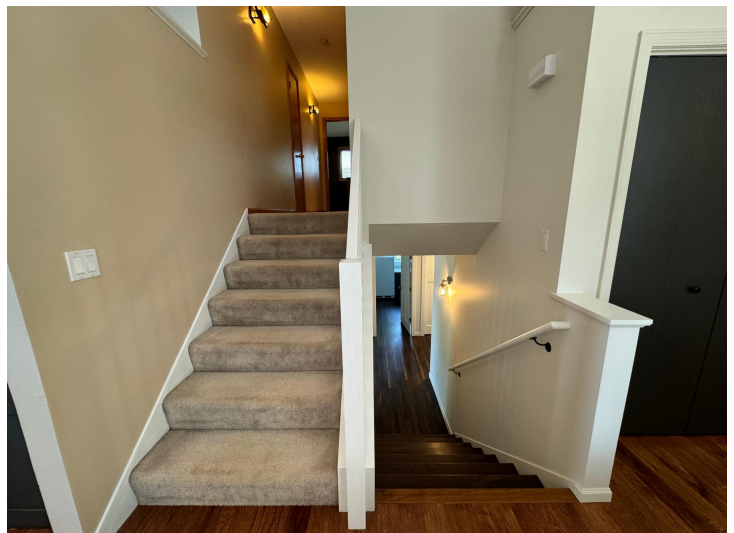

website: www.AffinityRealEstate.com | email: info@affinityrealestate.com | office: 218-237-3333 | fax:218-237-3377