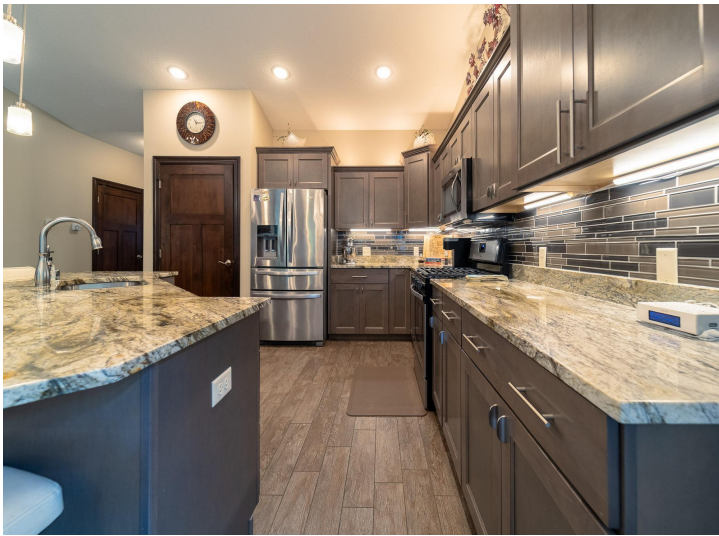

website: www.AffinityRealEstate.com | email: info@affinityrealestate.com | office: 218-237-3333 | fax: 218-237-3377

Affinity
REAL ESTATE INC

$505,000
MLS 6589037 Residential
1300 Event Center Drive
Bemidji MN 56601