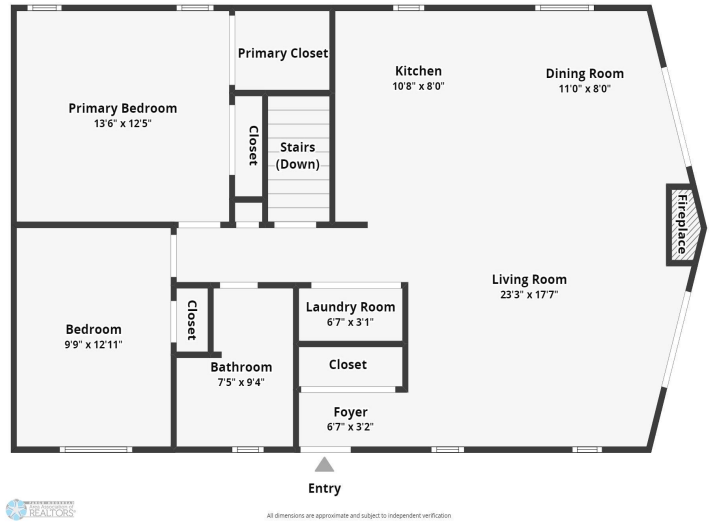

website: www.AffinityRealEstate.com | email: info@affinityrealestate.com | office: 218-237-3333 | fax: 218-237-3377

$450,000
MLS 6591314 Lake Home
26217 Rice Lake Trail
Detroit Lakes MN 56501