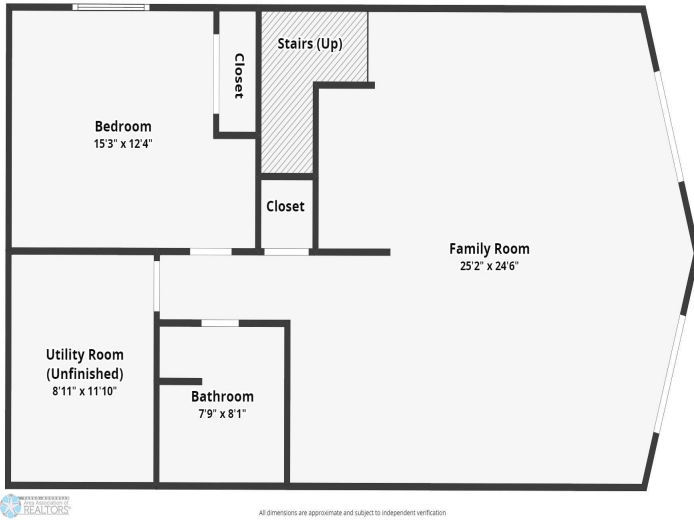

website: www.AffinityRealEstate.com | email: info@affinityrealestate.com | office: 218-237-3333 | fax: 218-237-3377

$450,000
MLS 6591314 Lake Home
26217 Rice Lake Trail
Detroit Lakes MN 56501