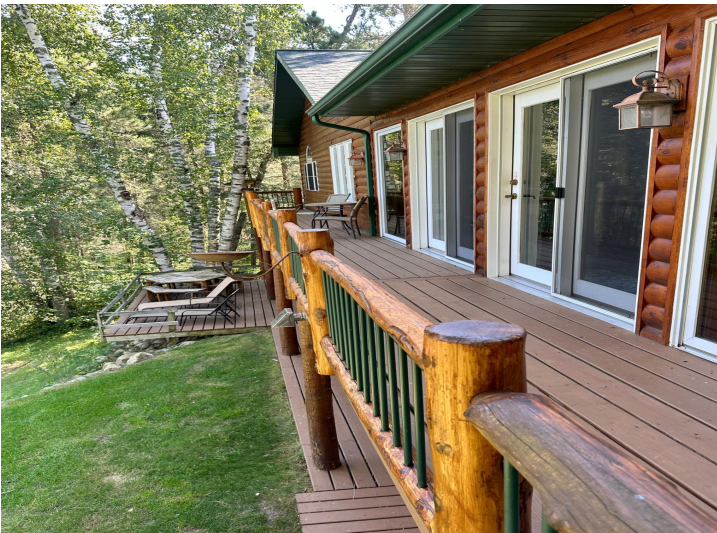

website: www.AffinityRealEstate.com | email: info@affinityrealestate.com | office: 218-237-3333 | fax: 218-237-3377

Affinity
REAL ESTATE INC

$699,900
MLS 6597812 Lake Home
24401 Evergreen Drive
Nevis MN 56467