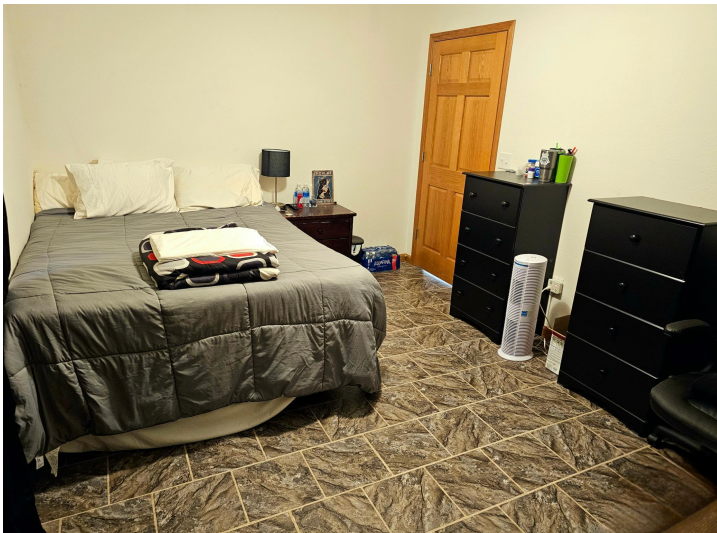

website: www.AffinityRealEstate.com | email: info@affinityrealestate.com | office: 218-237-3333 | fax: 218-237-3377

Affinity
REAL ESTATE INC

$249,900
MLS 6600680 Residential
740 1st Street
Richville MN 56576