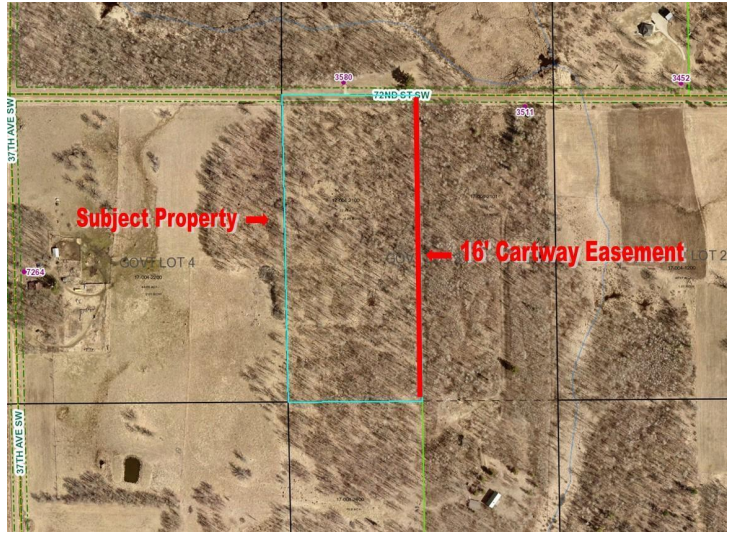

website: www.AffinityRealEstate.com | email: info@affinityrealestate.com | office: 218-237-3333 | fax:218-237-3377