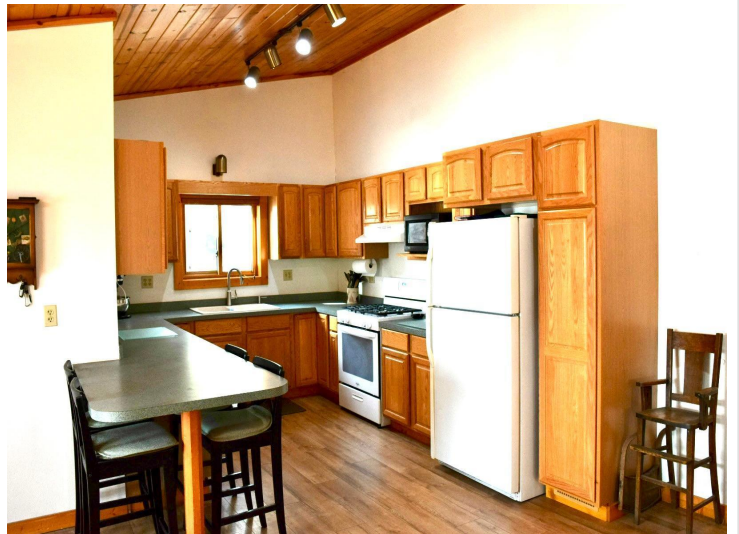

website: www.AffinityRealEstate.com | email: info@affinityrealestate.com | office: 218-237-3333 | fax: 218-237-3377

Affinity
REAL ESTATE INC

$450,000
MLS 6620881 Lake Home
6274 Wayward Trail
Longville MN 56655