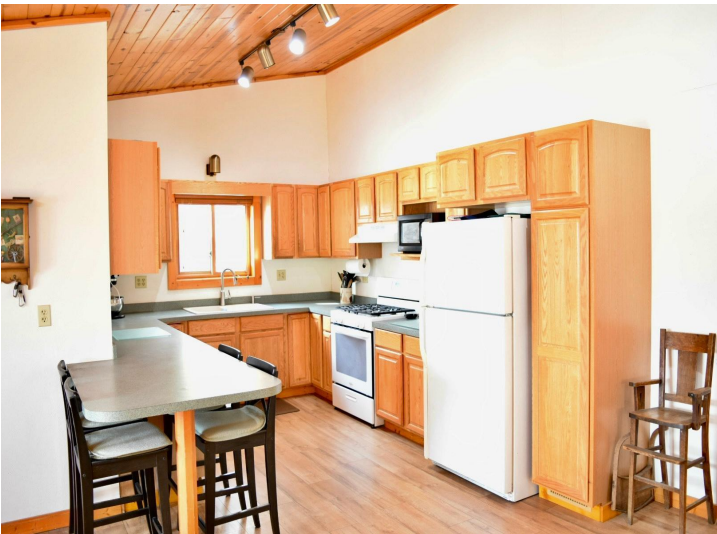

website: www.AffinityRealEstate.com | email: info@affinityrealestate.com | office: 218-237-3333 | fax: 218-237-3377

Affinity
REAL ESTATE INC

$450,000
MLS 6620881 Lake Home
6274 Wayward Trail
Longville MN 56655