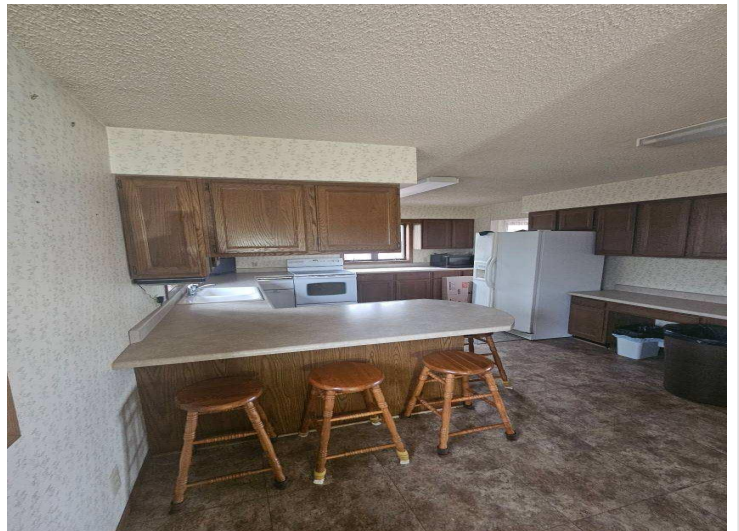

website: www.AffinityRealEstate.com | email: info@affinityrealestate.com | office: 218-237-3333 | fax:218-237-3377