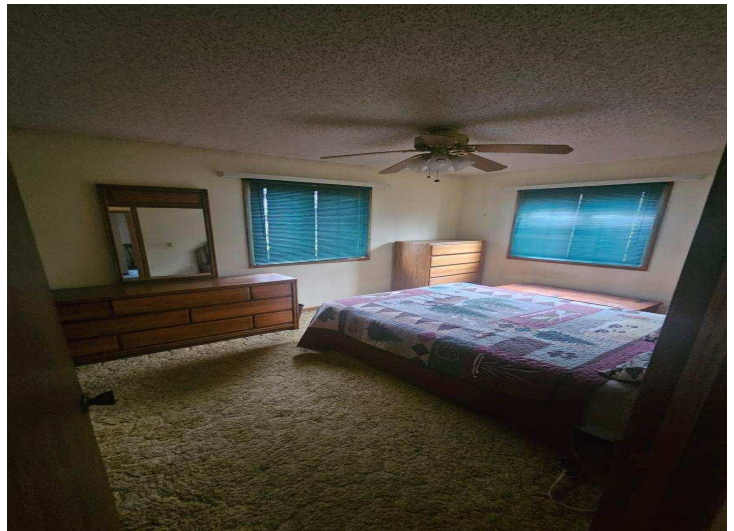

website: www.AffinityRealEstate.com | email: info@affinityrealestate.com | office: 218-237-3333 | fax:218-237-3377