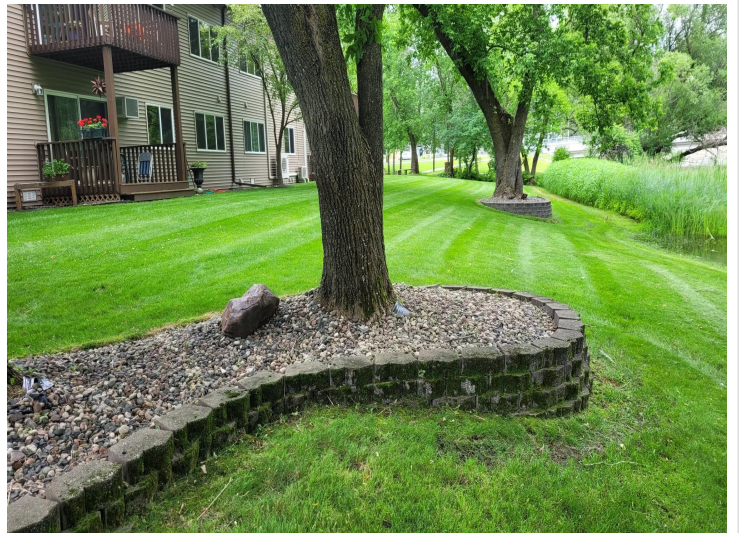

website: www.AffinityRealEstate.com | email: info@affinityrealestate.com | office: 218-237-3333 | fax:218-237-3377