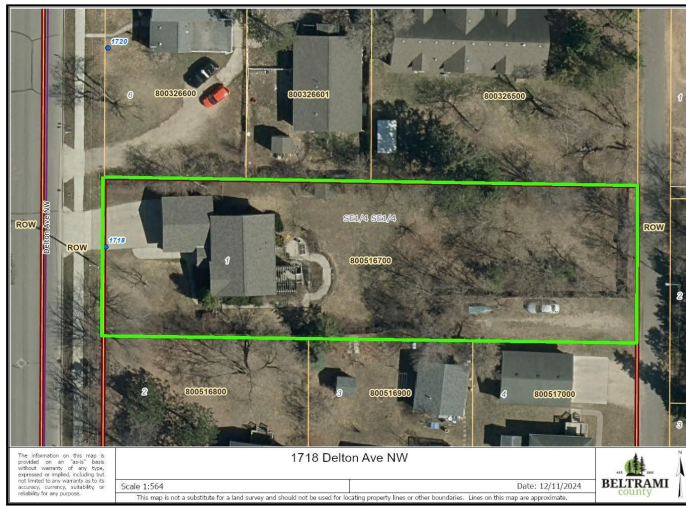

website: www.AffinityRealEstate.com | email: info@affinityrealestate.com | office: 218-237-3333 | fax:218-237-3377