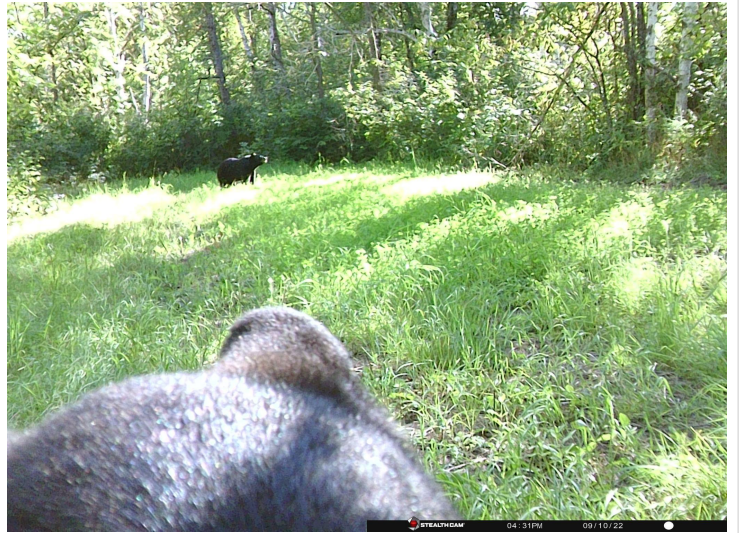

website: www.AffinityRealEstate.com | email: info@affinityrealestate.com | office: 218-237-3333 | fax:218-237-3377

Affinity
REAL ESTATE INC

$299,000
MLS 6641511 Land
88 88th st SW
Motley MN 56466