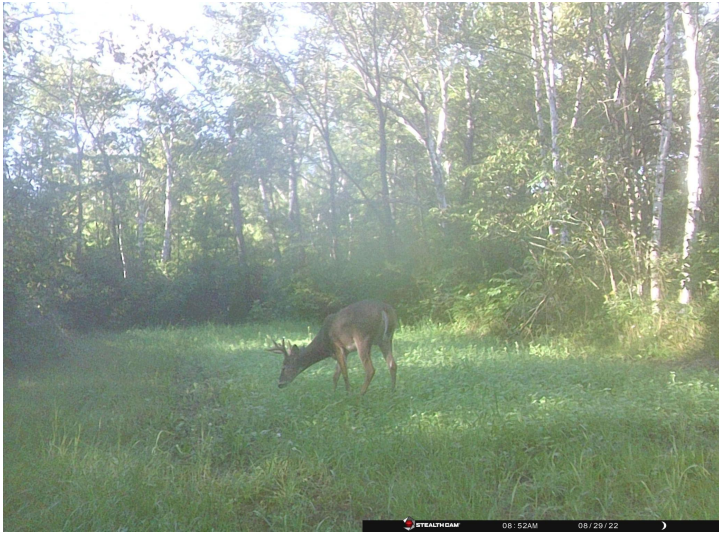

website: www.AffinityRealEstate.com | email: info@affinityrealestate.com | office: 218-237-3333 | fax:218-237-3377

Affinity
REAL ESTATE INC

$299,000
MLS 6641511 Land
88 88th st SW
Motley MN 56466