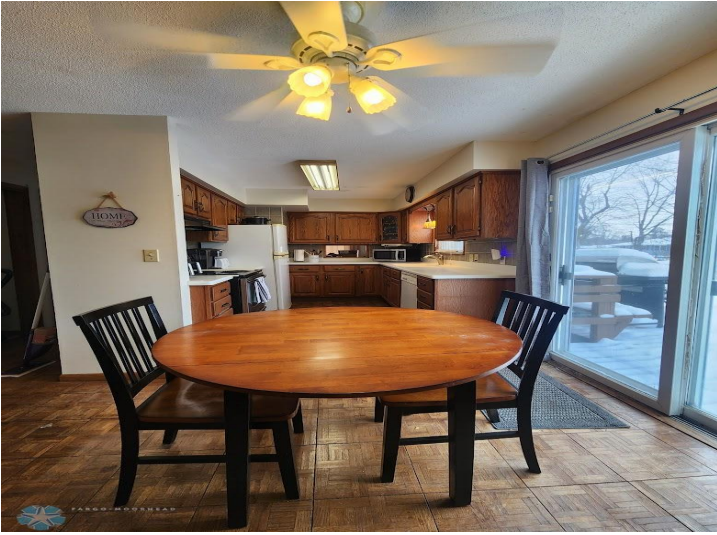

website: www.AffinityRealEstate.com | email: info@affinityrealestate.com | office: 218-237-3333 | fax: 218-237-3377

Affinity
REAL ESTATE INC

$255,000
MLS 6643504 Residential
1615 America Avenue
Bemidji MN 56601