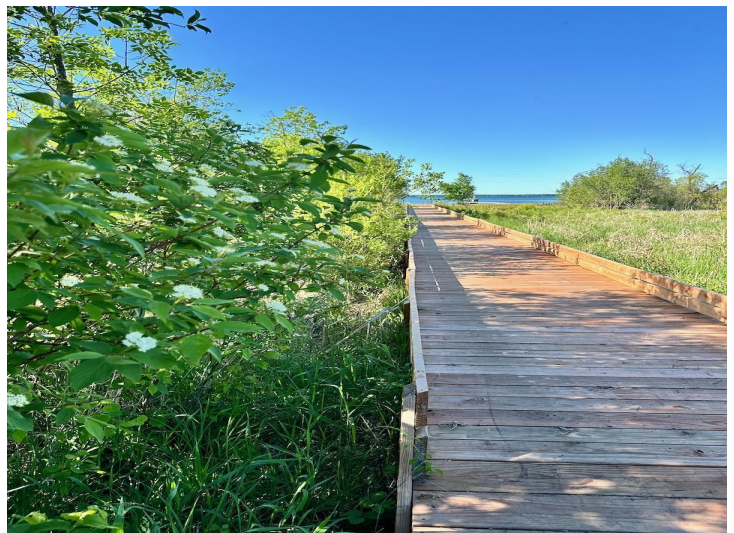

website: www.AffinityRealEstate.com | email: info@affinityrealestate.com | office: 218-237-3333 | fax:218-237-3377