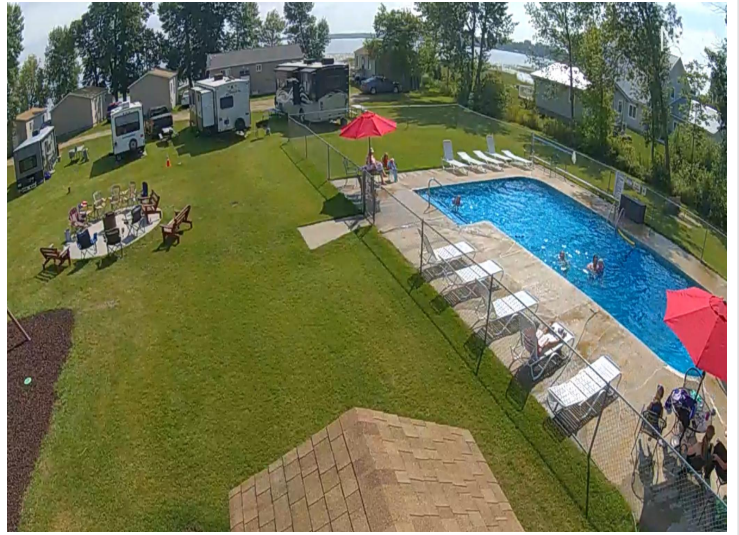

website: www.AffinityRealEstate.com | email: info@affinityrealestate.com | office: 218-237-3333 | fax:218-237-3377