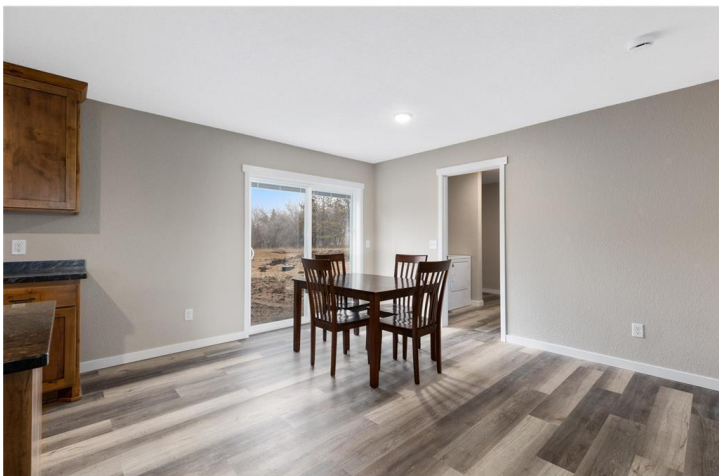

website: www.AffinityRealEstate.com | email: info@affinityrealestate.com | office: 218-237-3333 | fax:218-237-3377

\$344,900
MLS 6680570 Residential
550 Emory Circle
Motley MN 56466

website: www.AffinityRealEstate.com | email: info@affinityrealestate.com | office: 218-237-3333 | fax: 218-237-3377