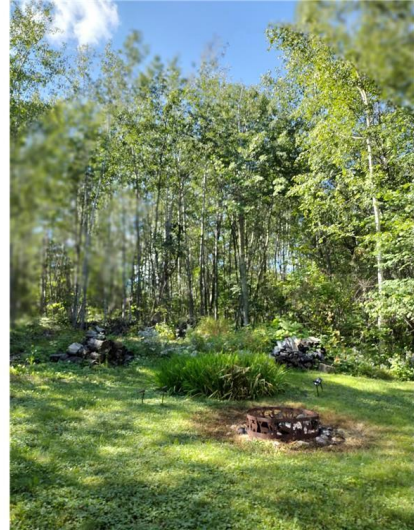

website: www.AffinityRealEstate.com | email: info@affinityrealestate.com | office: 218-237-3333 | fax:218-237-3377

$109,900
MLS 6684237 Lake Land
30461 Plumwood Trail
Pequot Lakes MN 56472