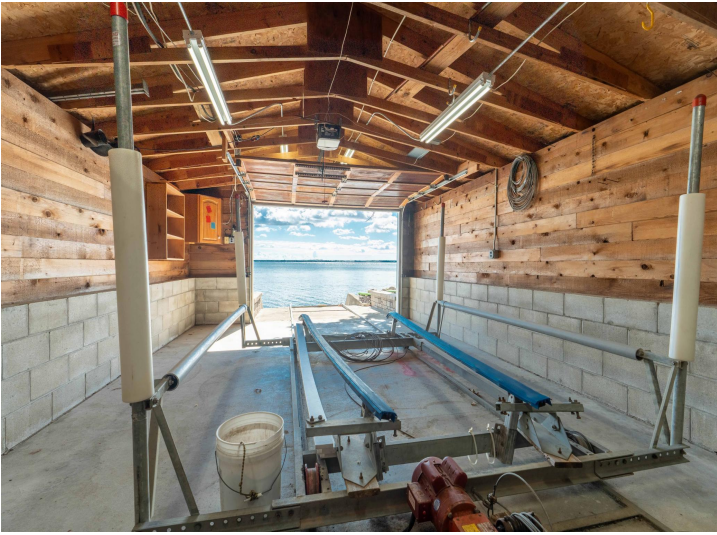

website: www.AffinityRealEstate.com | email: info@affinityrealestate.com | office: 218-237-3333 | fax:218-237-3377

$1,450,000

MLS 6684634 Lake Home
37410 Eldorado Beach Road
Battle Lake MN 56515