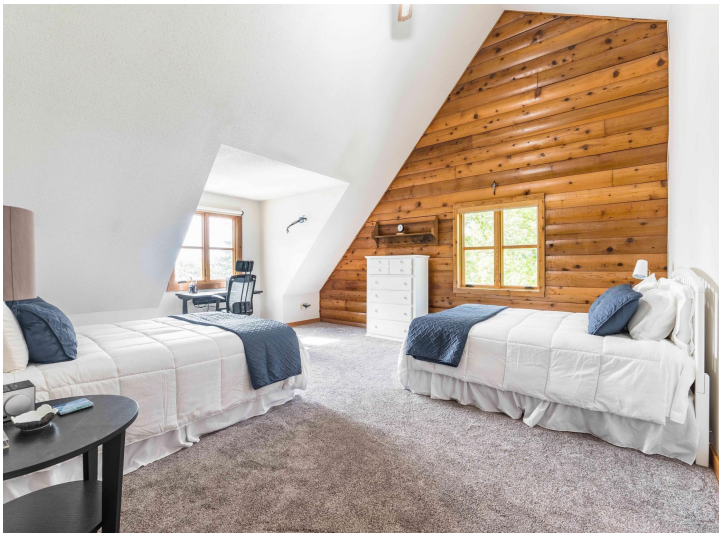

website: www.AffinityRealEstate.com | email: info@affinityrealestate.com | office: 218-237-3333 | fax: 218-237-3377

Affinity
REAL ESTATE INC

$1,450,000
MLS 6684634 Lake Home
37410 Eldorado Beach Road
Battle Lake MN 56515