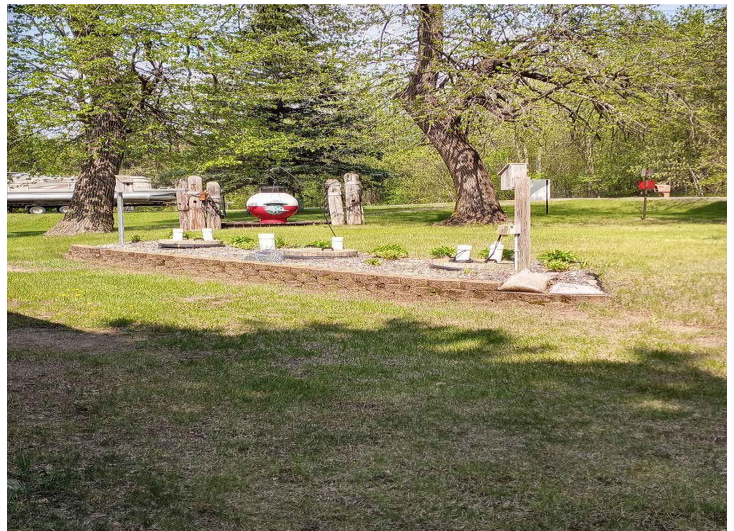

website: www.AffinityRealEstate.com | email: info@affinityrealestate.com | office: 218-237-3333 | fax:218-237-3377

$369,900
MLS 6696061 Lake Home
27497 Timber Hills Road
Battle Lake MN 56515