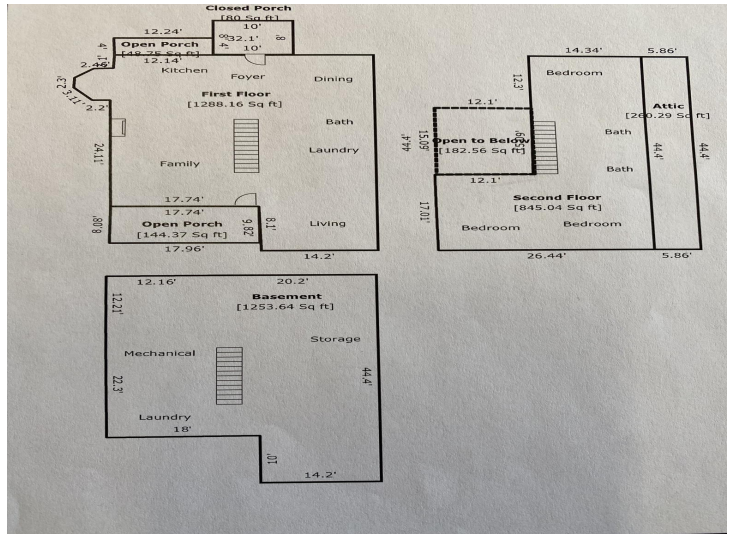

website: www.AffinityRealEstate.com | email: info@affinityrealestate.com | office: 218-237-3333 | fax:218-237-3377

$599,900
MLS 6703093 Lake Home
1388 Little Deep Lake Drive
Backus MN 56435