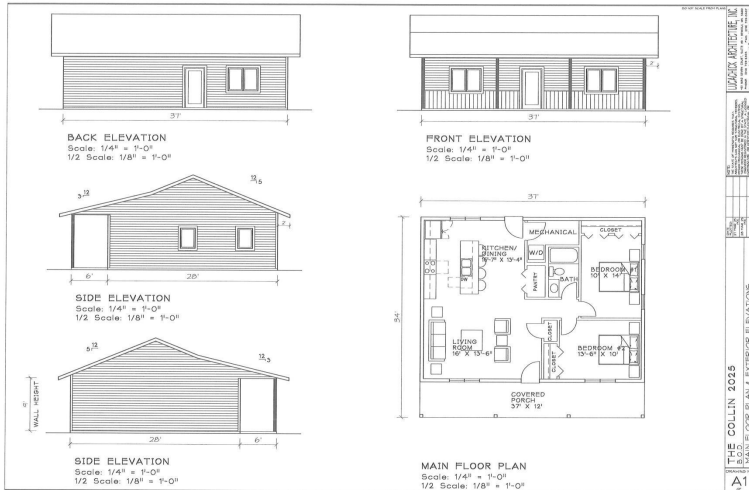

MLS 6711801 Residential

\$224,900

1,036 sq ft
2 bedrooms
1 baths

2122 Open Meadows Court
Bemidji MN 56601

Status: Active

Description:

Step into easy, luxurious living with this beautifully designed new construction home, tailored for today's lifestyle. Featuring 2 spacious bedrooms and a well-appointed bathroom, every detail reflects quality—from solid core doors and in-floor heating to energy-efficient Marvin Windows and durable LP SmartSide siding.

The open-concept layout offers a bright and welcoming space, highlighted by a large center island with seating for four. Generous closet space throughout ensures plenty of room for storage without sacrificing elegance.

Garage packages—both attached and detached—are also available. Ask us today about Down Payment Assistance and start your journey to owning this stunning home!

Additional Details:

Year Built	2025
Lot Acres	1.04
Lot Dimensions	294x152
School District	31
Taxes	\$168
Taxes with Assessments	\$168
Tax Year	2025