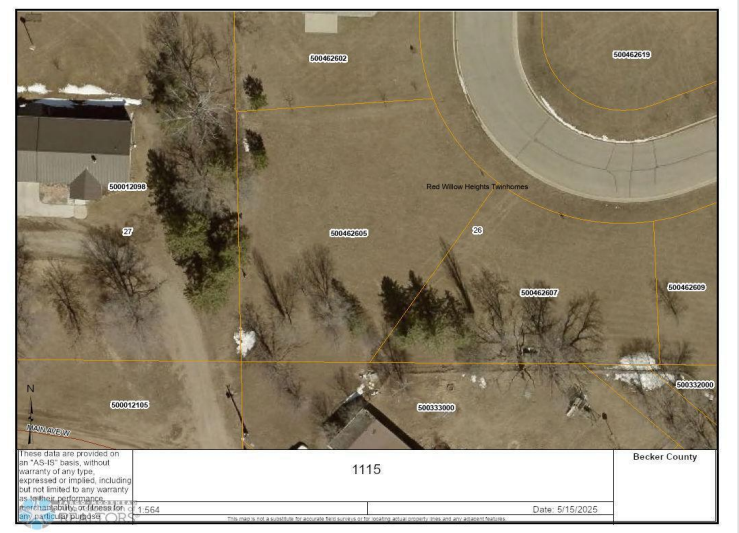

website: www.AffinityRealEstate.com | email: info@affinityrealestate.com | office: 218-237-3333 | fax:218-237-3377

$15,600
MLS 6719674 Land
1115 Red Willow Circle
Frazee MN 56544