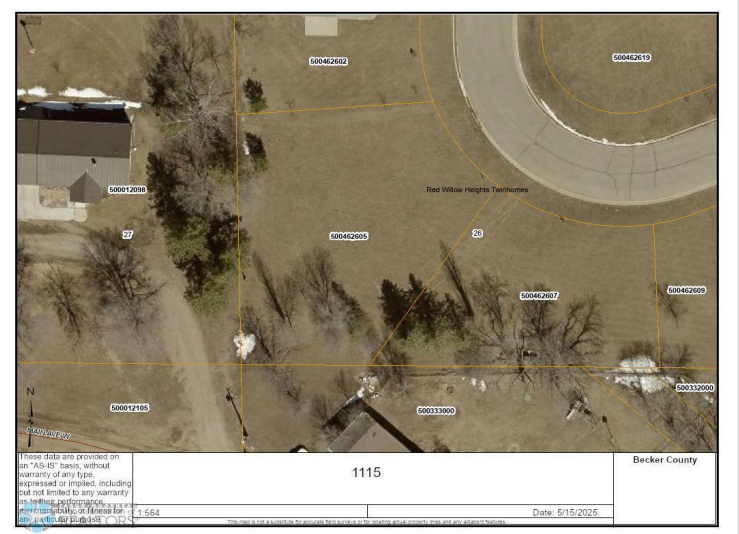

These data are provided on an "AS-IS" basis, without warranty of any type, expressed or implied, including but not limited to any warranty as to the performance, accuracy, or reliability of the information provided. © 2025 Affinity Real Estate Inc.	1115	Becker County
1:564	Date: 5/15/2025	

website: www.AffinityRealEstate.com | email: info@affinityrealestate.com | office: 218-237-3333 | fax:218-237-3377