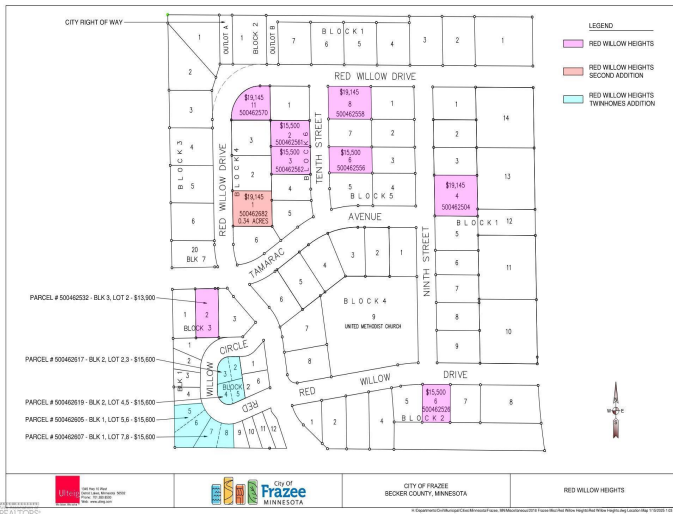

website: www.AffinityRealEstate.com | email: info@affinityrealestate.com | office: 218-237-3333 | fax:218-237-3377