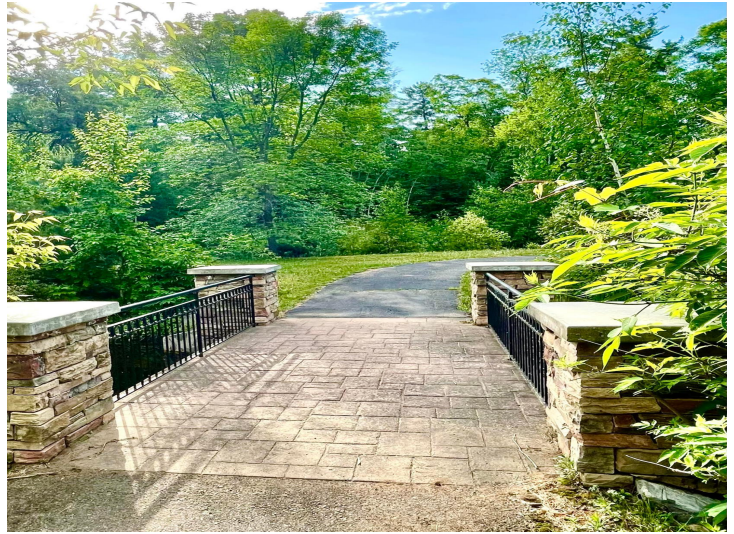

website: www.AffinityRealEstate.com | email: info@affinityrealestate.com | office: 218-237-3333 | fax: 218-237-3377