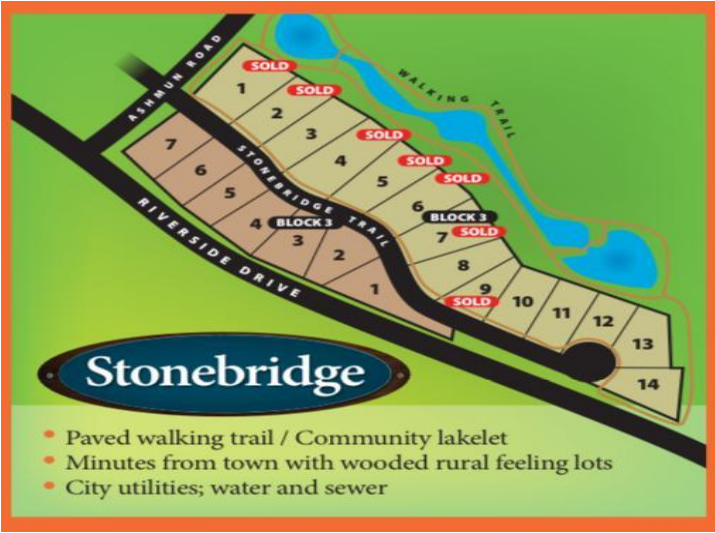

website: www.AffinityRealEstate.com | email: info@affinityrealestate.com | office: 218-237-3333 | fax: 218-237-3377