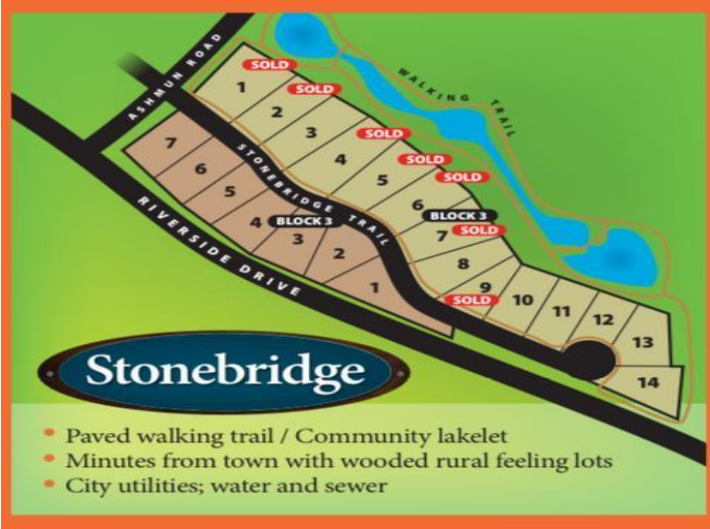

website: www.AffinityRealEstate.com | email: info@affinityrealestate.com | office: 218-237-3333 | fax:218-237-3377

$94,900
MLS 6761907 Land
15887 Old Stonebridge Trail
Brainerd MN 56401