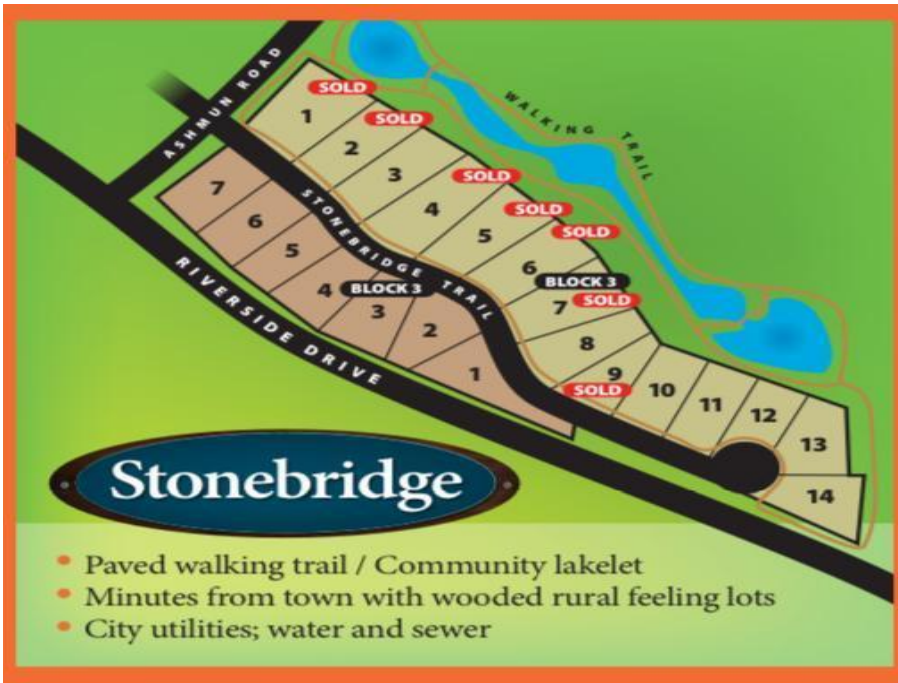

MLS 6761907 Land

\$94,900

0.48 Acres
Plat Designed

15887 Old Stonebridge Trail
Brainerd MN 56401

Status: Active

- Paved walking trail / Community lakelet
- Minutes from town with wooded rural feeling lots
- City utilities; water and sewer

Description:

Welcome to Stonebridge! Situated between the Mississippi River and Gilbert Lake is a great neighborhood to build your new home. Featuring a paved walking path around a private community lakelet, nicely wooded lots, paved street, city water sewer and a short drive to Brainerd or Baxter, this makes for an amazing opportunity! Come take a look today! LOT 8 BLOCK 3

Additional Features:

Driving Directions:

From Brainerd - East on Riverside Dr - Left on Ashmun Rd - Right on Old Stonebridge Trail

Listed By:
NextHome Horizons

Affinity Real Estate Inc. participates in the Regional Multiple Listing Service of Minnesota, Inc Broker Reciprocity (sm) program, allowing us to display other broker's listings on our website. All properties are subject to prior sale, change or withdrawal.