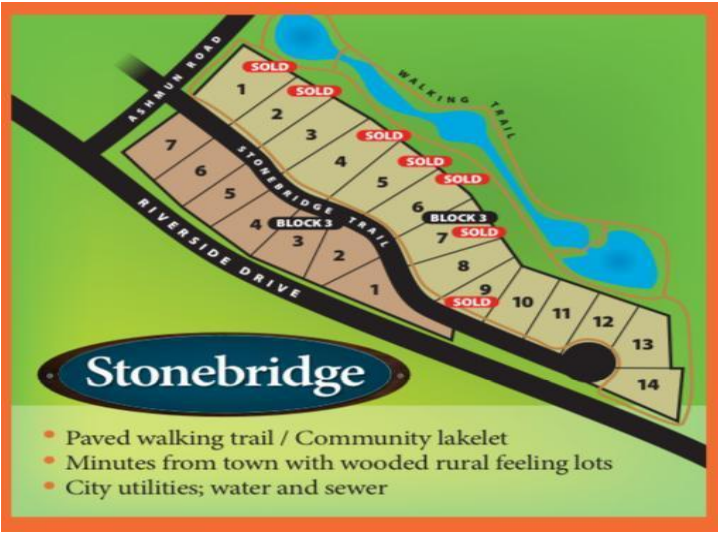

website: www.AffinityRealEstate.com | email: info@affinityrealestate.com | office: 218-237-3333 | fax:218-237-3377

$94,900
MLS 6761907 Land
15887 Old Stonebridge Trail
Brainerd MN 56401