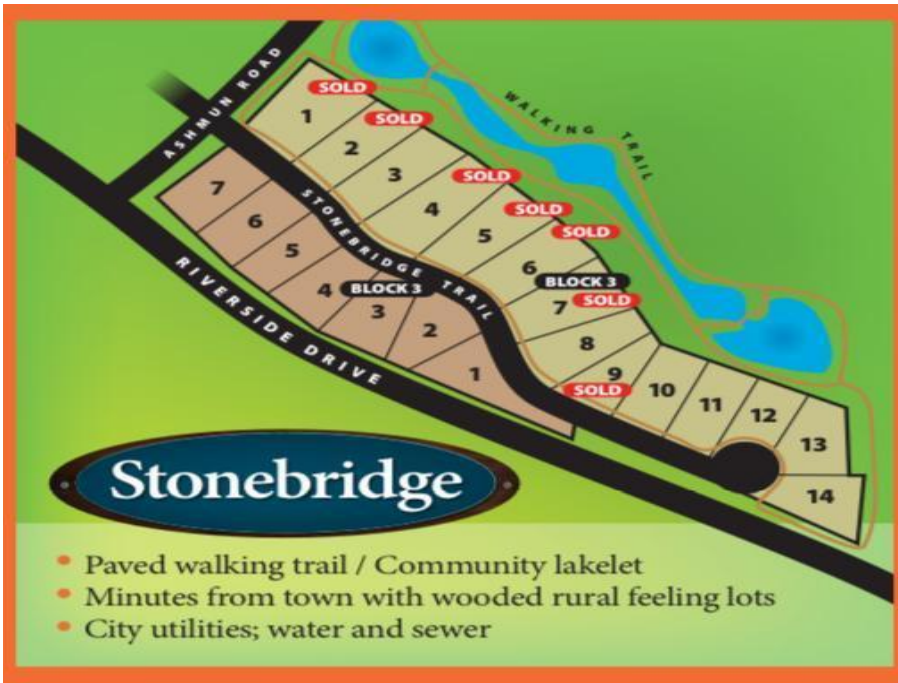

MLS 6761907 Land

**\$94,900**

0.48 Acres  
Plat Designed

15887 Old Stonebridge Trail  
Brainerd MN 56401

Status: Active

**Description:**

Welcome to Stonebridge! Situated between the Mississippi River and Gilbert Lake is a great neighborhood to build your new home. Featuring a paved walking path around a private community lakelet, nicely wooded lots, paved street, city water sewer and a short drive to Brainerd or Baxter, this makes for an amazing opportunity! Come take a look today! LOT 8 BLOCK 3

**Additional Details:**

Lot Acres	0.48
Lot Dimensions	100x236x103x262
School District	181
Taxes	\$632
Taxes with Assessments	\$632
Tax Year	2025

**Additional Features:**

**Driving Directions:**

From Brainerd - East on Riverside Dr - Left on Ashmun Rd - Right on Old Stonebridge Trail