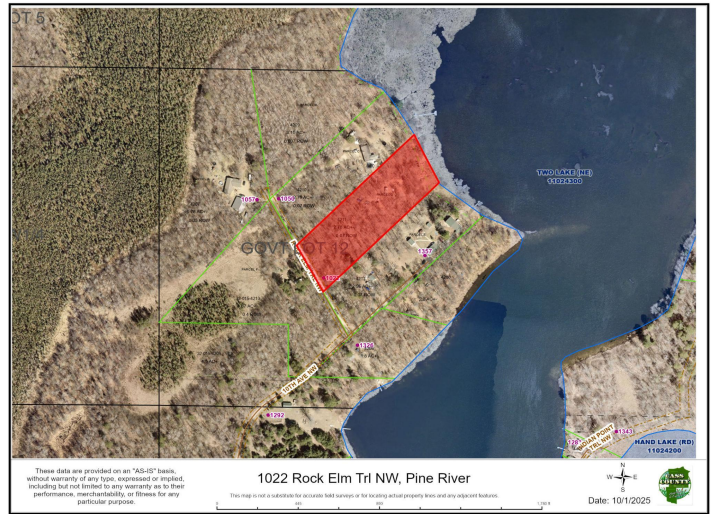

website: www.AffinityRealEstate.com | email: info@affinityrealestate.com | office: 218-237-3333 | fax: 218-237-3377

$74,000
MLS 6797855 Lake Land
1022 Rock Elm Trail
Pine River MN 56474