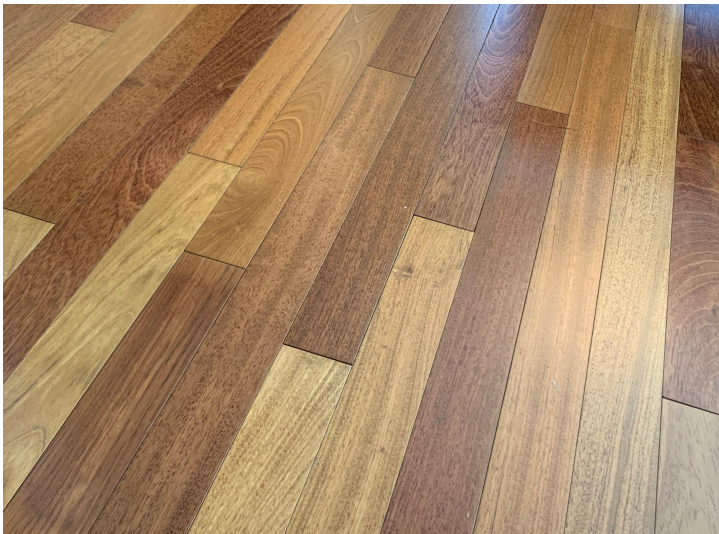

website: www.AffinityRealEstate.com | email: info@affinityrealestate.com | office: 218-237-3333 | fax:218-237-3377