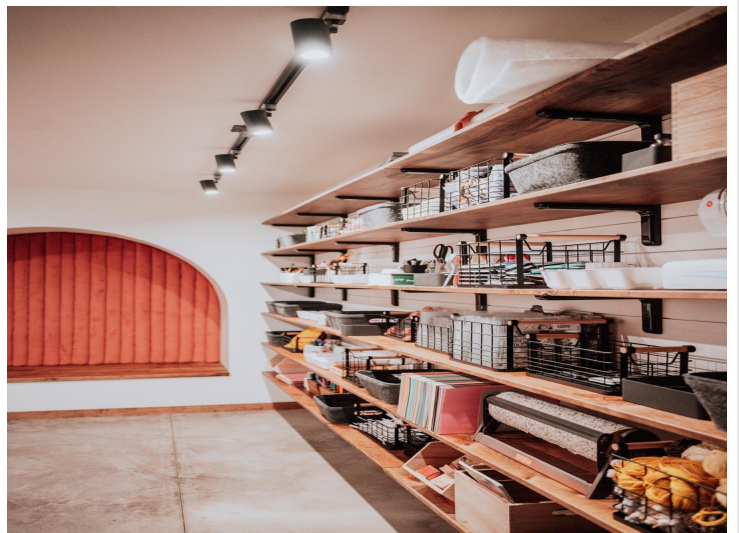

website: www.AffinityRealEstate.com | email: info@affinityrealestate.com | office: 218-237-3333 | fax: 218-237-3377

Affinity
REAL ESTATE INC

$1,700,000
MLS 7011893 Residential
21574 State 200
Bagley MN 56621