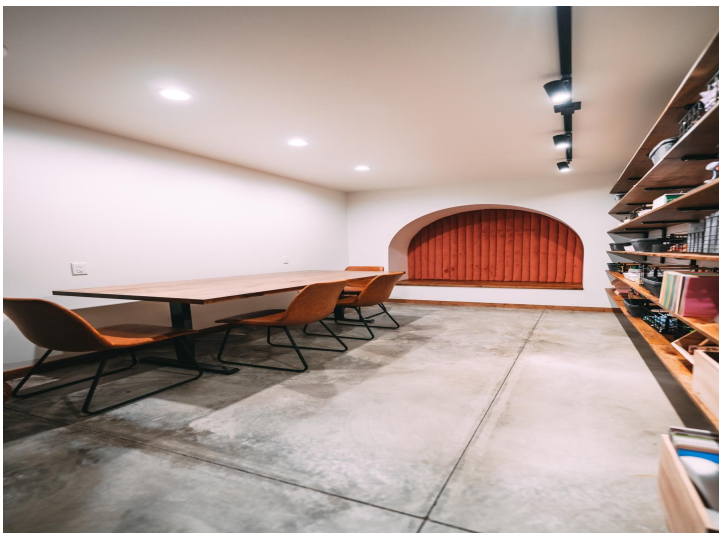

website: www.AffinityRealEstate.com | email: info@affinityrealestate.com | office: 218-237-3333 | fax: 218-237-3377

Affinity
REAL ESTATE INC

$1,700,000
MLS 7011893 Residential
21574 State 200
Bagley MN 56621