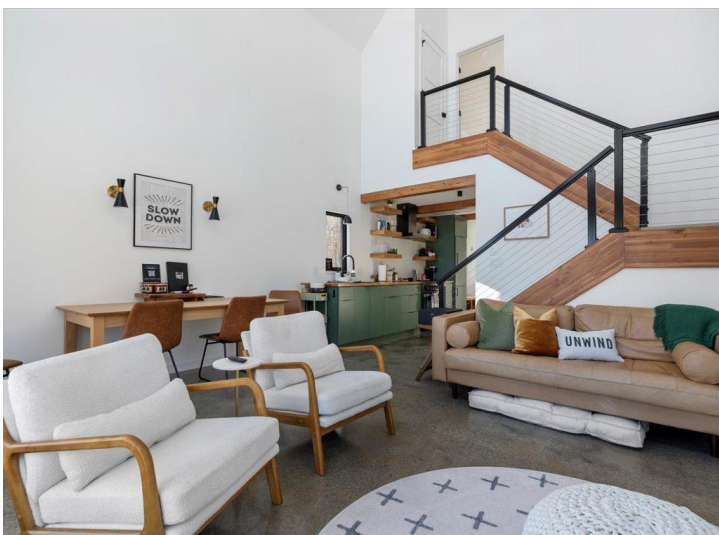

website: www.AffinityRealEstate.com | email: info@affinityrealestate.com | office: 218-237-3333 | fax: 218-237-3377

Affinity
REAL ESTATE INC

$749,900
MLS 7013393 Lake Home
6078 Sluetter Road
Pequot Lakes MN 56472