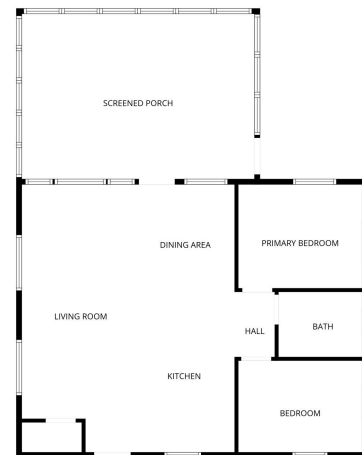

website: www.AffinityRealEstate.com | email: info@affinityrealestate.com | office: 218-237-3333 | fax:218-237-3377

$365,000
MLS 7022051 Residential
5490 Sugarbush Trail
Longville MN 56655