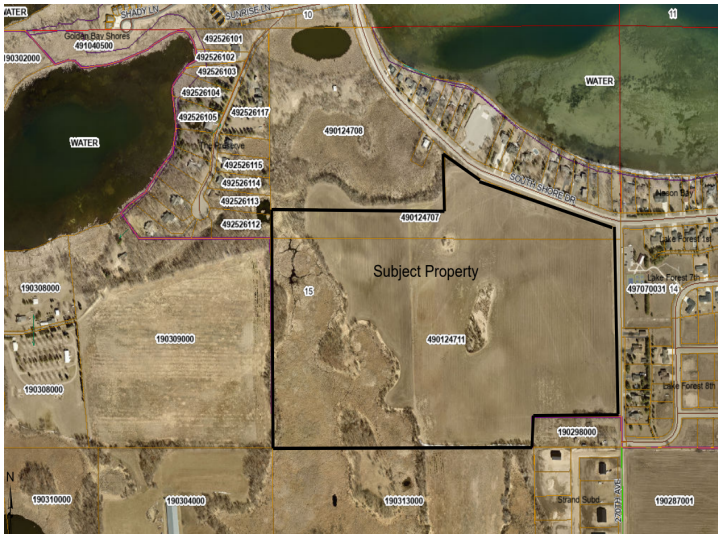

website: www.AffinityRealEstate.com | email: info@affinityrealestate.com | office: 218-237-3333 | fax: 218-237-3377

$53,799
MLS 7037379 Land
Lot 15 Block 1 South Ridge
Road
Detroit Lakes MN 56501