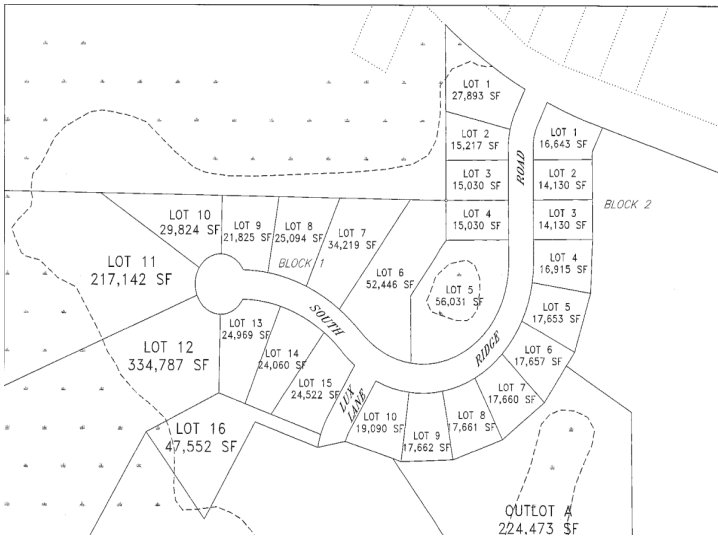

website: www.AffinityRealEstate.com | email: info@affinityrealestate.com | office: 218-237-3333 | fax: 218-237-3377

$53,799
MLS 7037379 Land
Lot 15 Block 1 South Ridge
Road
Detroit Lakes MN 56501