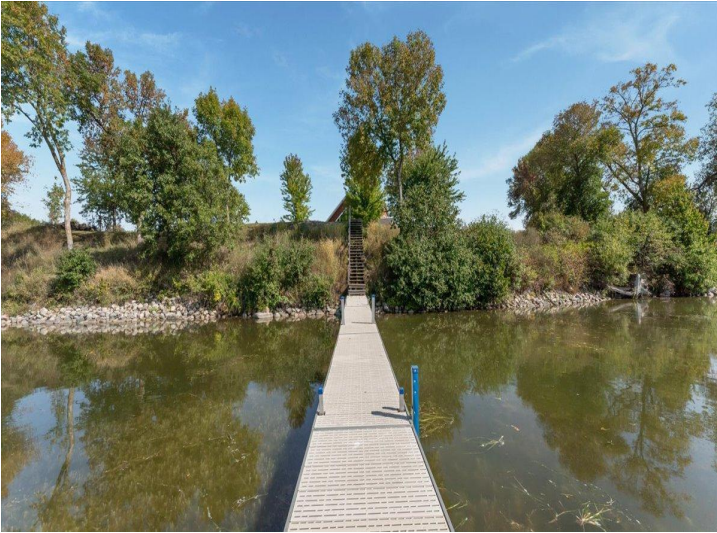

website: www.AffinityRealEstate.com | email: info@affinityrealestate.com | office: 218-237-3333 | fax: 218-237-3377

Affinity
REAL ESTATE INC

$749,900
MLS 7041591 Lake Home
30381 Wildwood Road
Ashby MN 56309