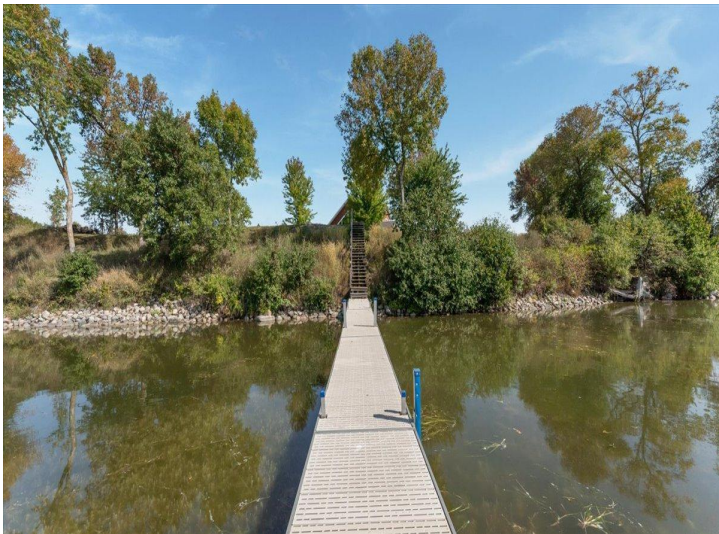

website: www.AffinityRealEstate.com | email: info@affinityrealestate.com | office: 218-237-3333 | fax:218-237-3377

$749,900
MLS 7041591 Lake Home
30381 Wildwood Road
Ashby MN 56309