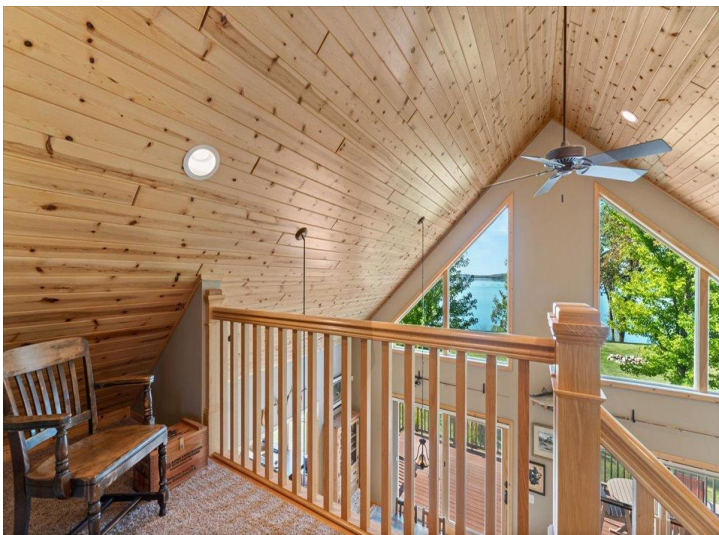

website: www.AffinityRealEstate.com | email: info@affinityrealestate.com | office: 218-237-3333 | fax:218-237-3377

Affinity
REAL ESTATE INC

$764,900
MLS 7041591 Residential
30381 Wildwood Road
Ashby MN 56309