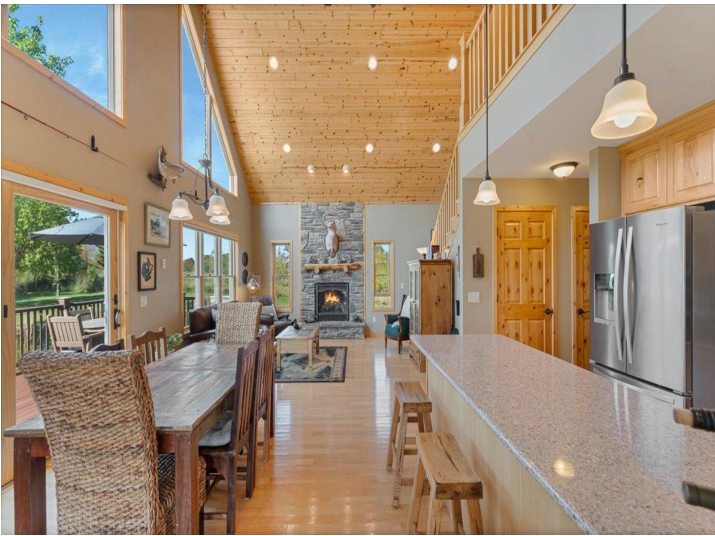

website: www.AffinityRealEstate.com | email: info@affinityrealestate.com | office: 218-237-3333 | fax: 218-237-3377

Affinity
REAL ESTATE INC

$764,900
MLS 7041591 Residential
30381 Wildwood Road
Ashby MN 56309