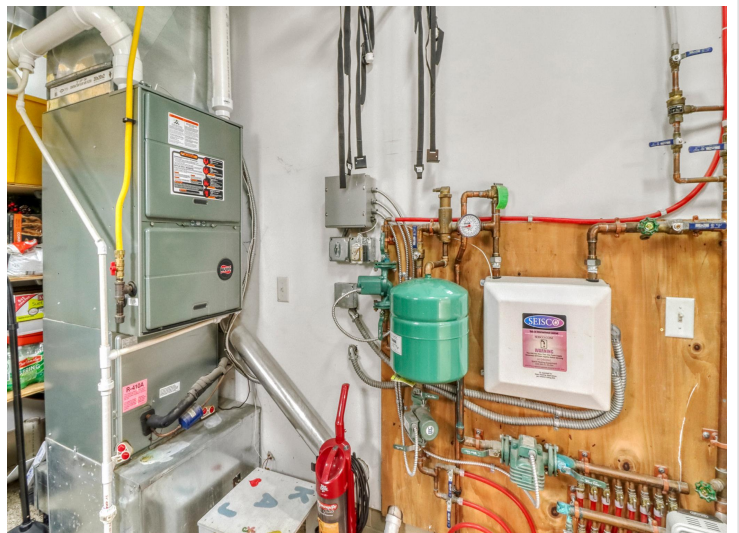

website: www.AffinityRealEstate.com | email: info@affinityrealestate.com | office: 218-237-3333 | fax:218-237-3377

Affinity
REAL ESTATE INC

$1,175,000
MLS 7046240 Residential
36805 Sunrise Lane
Ponsford MN 56575