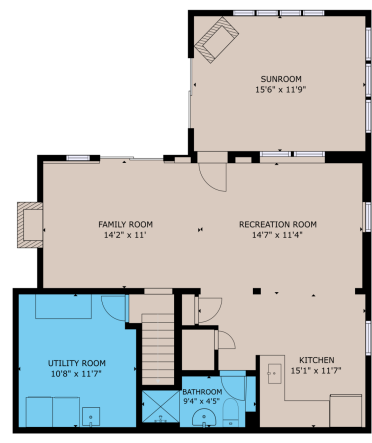

website: www.AffinityRealEstate.com | email: info@affinityrealestate.com | office: 218-237-3333 | fax: 218-237-3377