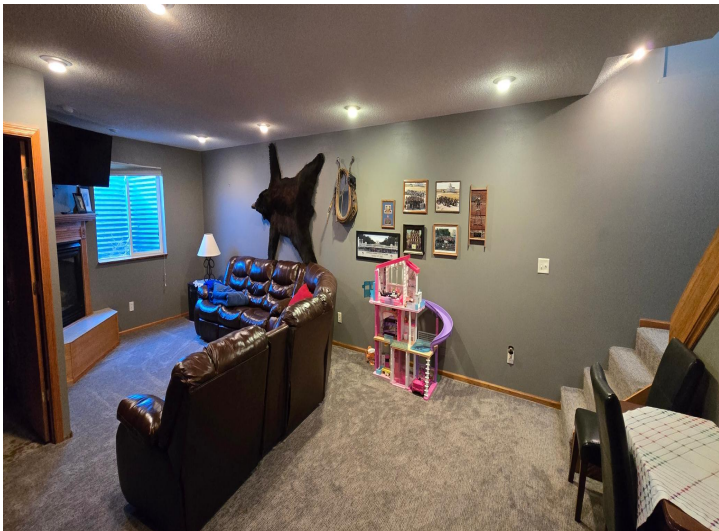

website: www.AffinityRealEstate.com | email: info@affinityrealestate.com | office: 218-237-3333 | fax:218-237-3377

Affinity
REAL ESTATE INC

$748,500
MLS 7050964 Residential
43094 Big Mcdonald Drive
Dent MN 56528