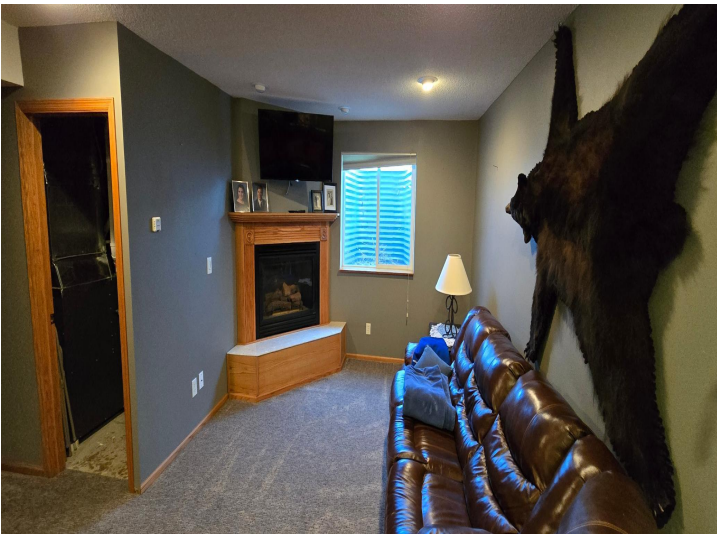

website: www.AffinityRealEstate.com | email: info@affinityrealestate.com | office: 218-237-3333 | fax:218-237-3377