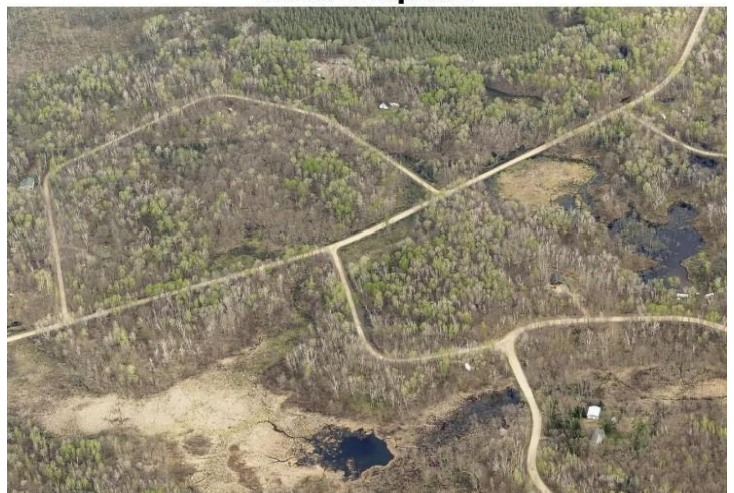

website: www.AffinityRealEstate.com | email: info@affinityrealestate.com | office: 218-237-3333 | fax:218-237-3377

$60,000
MLS 7052782 Land
4853 Iroquois Loop
Motley MN 56466