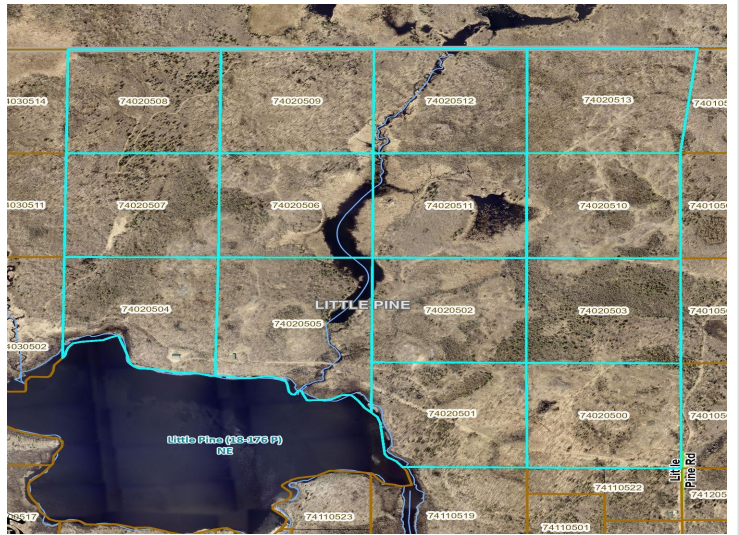

website: www.AffinityRealEstate.com | email: info@affinityrealestate.com | office: 218-237-3333 | fax: 218-237-3377