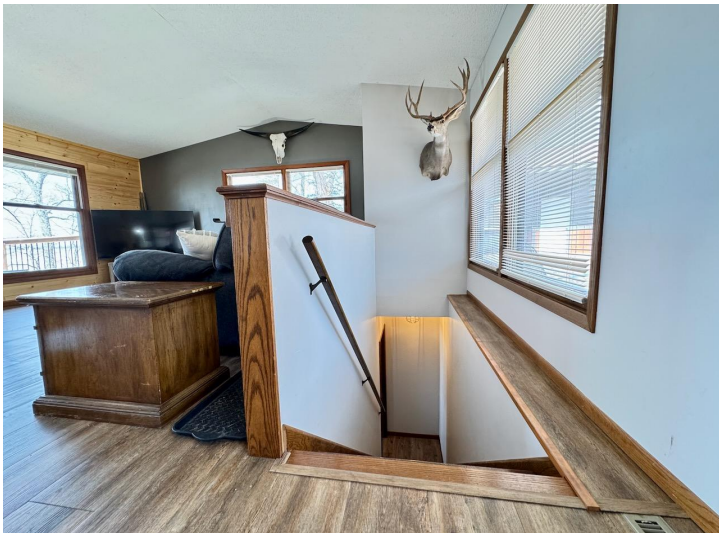

website: www.AffinityRealEstate.com | email: info@affinityrealestate.com | office: 218-237-3333 | fax:218-237-3377

Affinity
REAL ESTATE INC

$749,000
MLS 7054210 Residential
28887 Hi Vista Drive
Battle Lake MN 56515