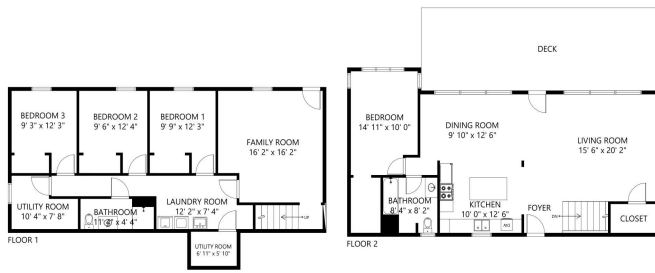

**Affinity**  
REAL ESTATE INC

**\$749,000**  
MLS 7054210 Residential  
28887 Hi Vista Drive  
Battle Lake MN 56515

Asteroom

28887 Hi Vista Dr

SIZE AND DIMENSIONS ARE APPROXIMATE, ACTUAL MAY VARY.

website: [www.AffinityRealEstate.com](http://www.AffinityRealEstate.com) | email: [info@affinityrealestate.com](mailto:info@affinityrealestate.com) | office: 218-237-3333 | fax: 218-237-3377