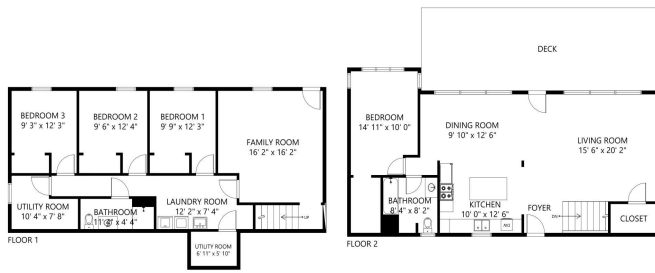

\$749,000
MLS 7054210 Lake Home
28887 Hi Vista Drive
Battle Lake MN 56515

Asteroom

28887 Hi Vista Dr

SIZE AND DIMENSIONS ARE APPROXIMATE, ACTUAL MAY VARY.

website: www.AffinityRealEstate.com | email: info@affinityrealestate.com | office: 218-237-3333 | fax:218-237-3377