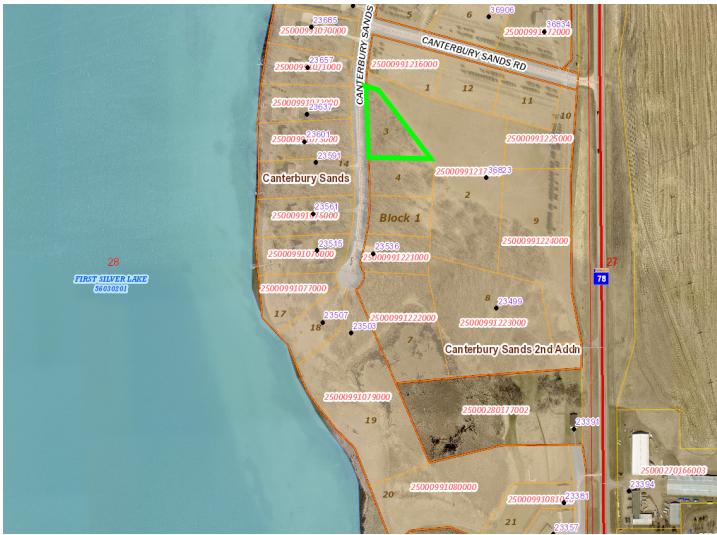

website: www.AffinityRealEstate.com | email: info@affinityrealestate.com | office: 218-237-3333 | fax:218-237-3377

$47,500
MLS 7056564 Land
Lot 3 Canterbury Sands Trail
Battle Lake MN 56515