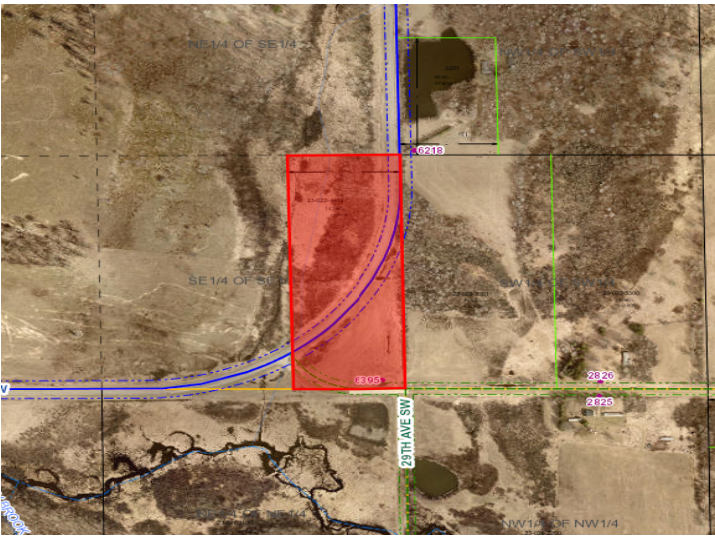

website: www.AffinityRealEstate.com | email: info@affinityrealestate.com | office: 218-237-3333 | fax:218-237-3377