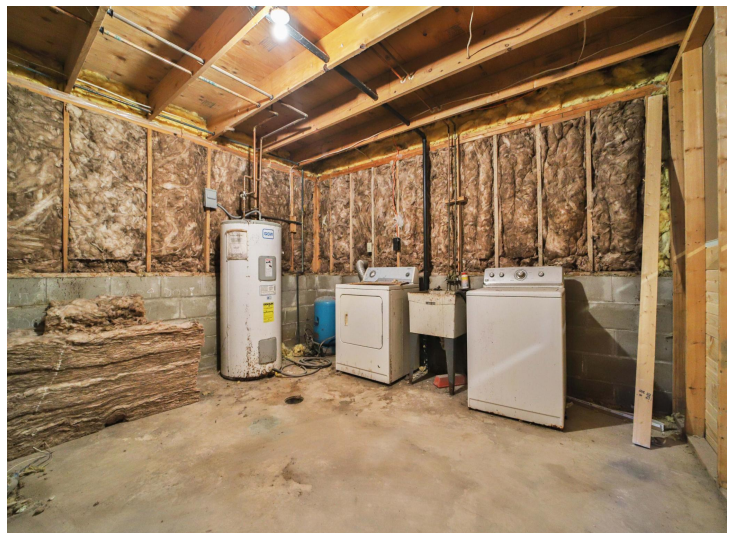

website: www.AffinityRealEstate.com | email: info@affinityrealestate.com | office: 218-237-3333 | fax:218-237-3377

$184,900
MLS 7058776 Residential
951 Swede Lake Trail
Backus MN 56435