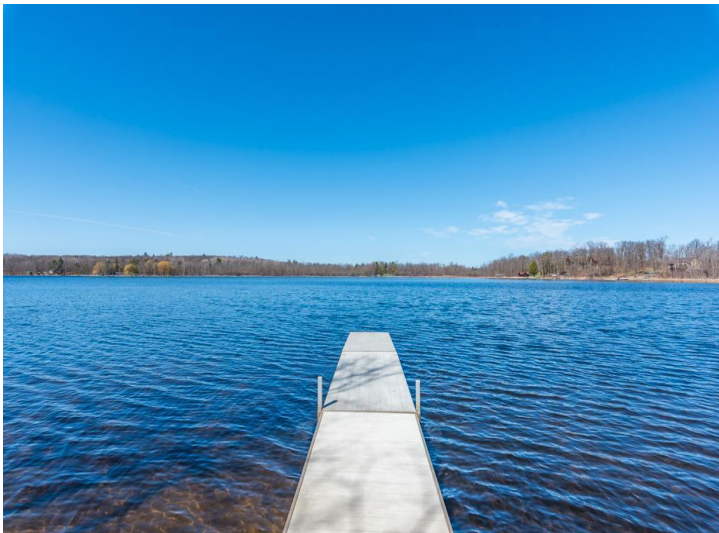

website: www.AffinityRealEstate.com | email: info@affinityrealestate.com | office: 218-237-3333 | fax:218-237-3377